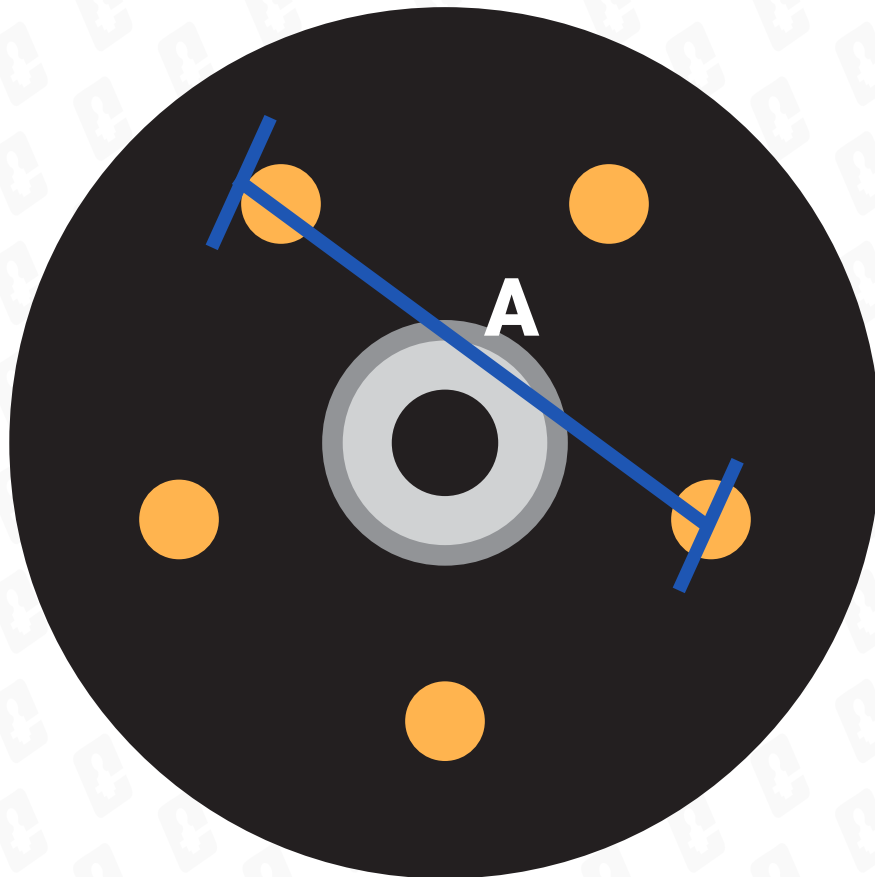

TOWPARTS.com

5 LUG BOLT PATTERN DIAGRAM (OPTION 2)

Measure from outside of one stud, skip a stud, to the center of the third stud.

A = equal your bolt pattern measurement.